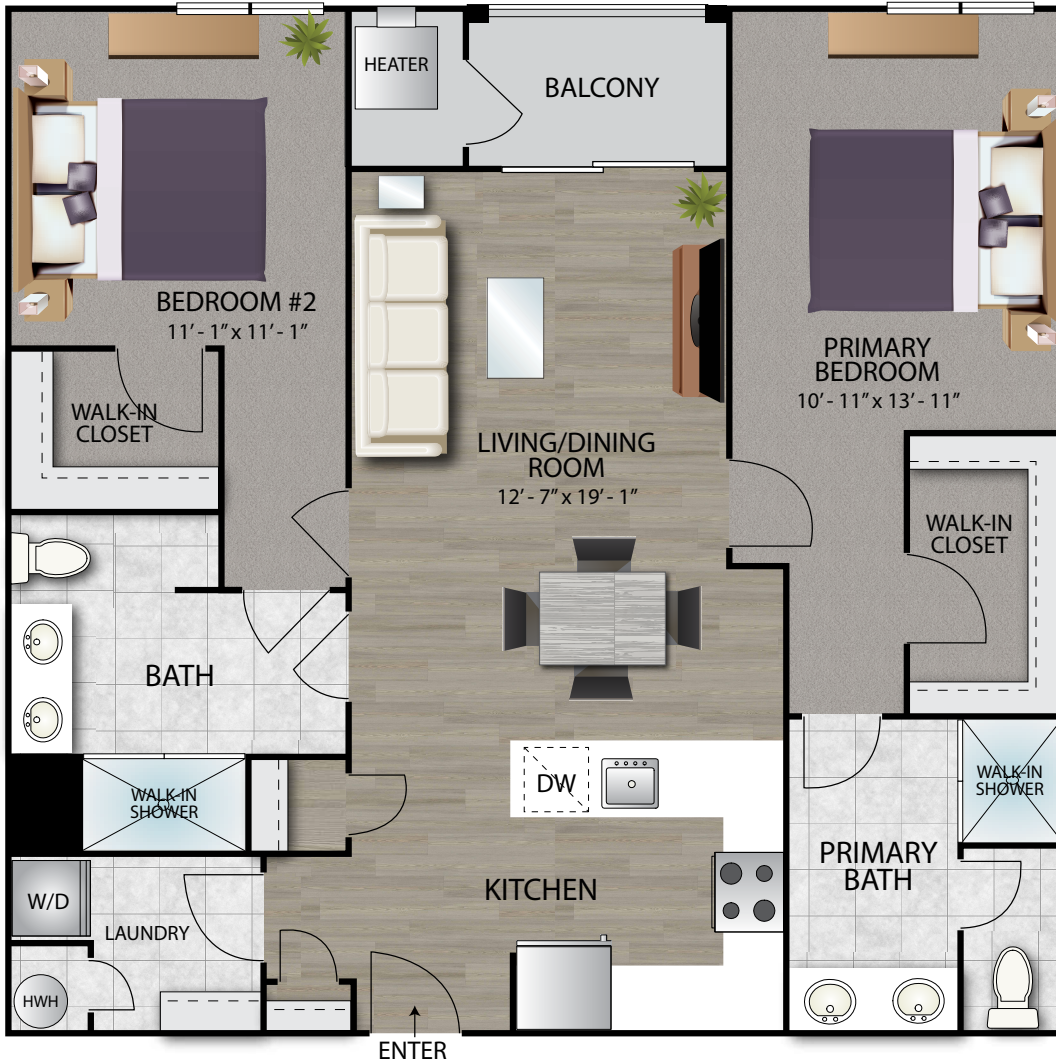

# B10

- 1,253 sq. ft.
- 2 Bedroom
- 2 Bath

2nd - 4th Floors

THE  
**EDGE**  
AT RARITAN HEIGHTS

Plans and furnishings are for marketing purposes only, and are not to scale. Please inspect construction, subdivision, utility, landscape and other plans available through leasing center for complete and specific information. Actual locations may vary and items shown or not shown on this place are subject to errors, omissions and field changes.